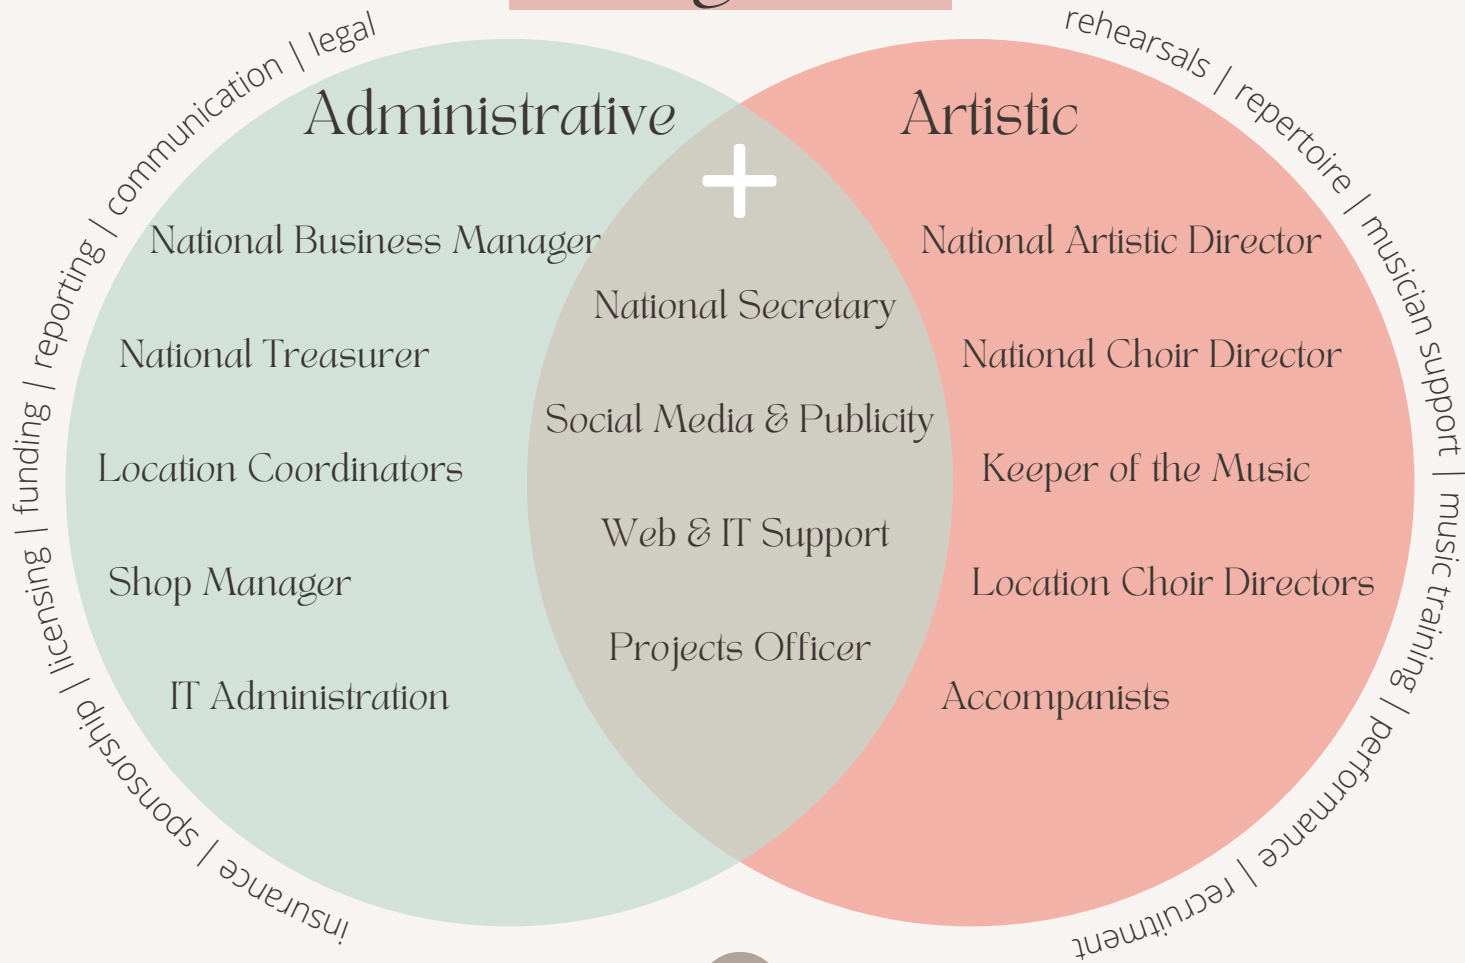

AMWChoir Volunteer Roles Diagram

Administrative Roles

National and location roles that support the social and operational structure of the Choir.

National and location roles that support the musical, social and operational direction of the Choir.

Artistic Roles

National and location roles that support the musical direction of the Choir.